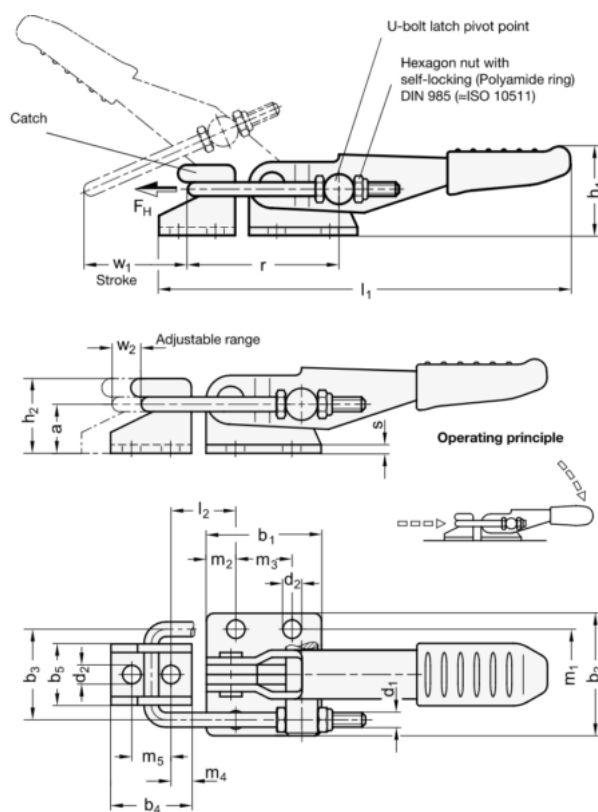

Article number: 20851700T

Description: E+G Klee latch clamp,
GN 851-700-T without latch, with catch

Measures

b2	= 54
d1	= M8
h1	= 42
Newton	= 7000
w2	= -